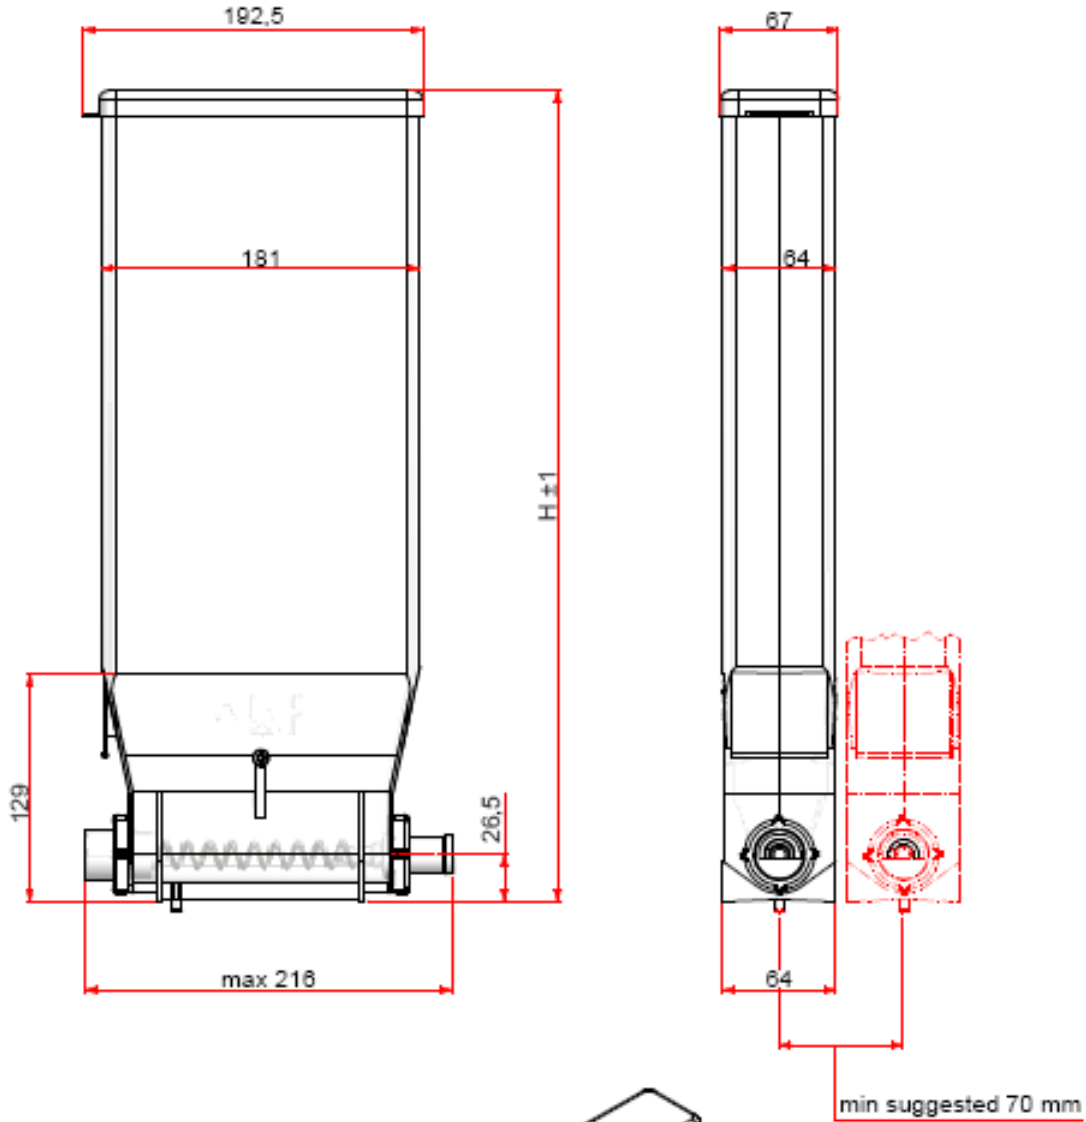

Componenti 238 Series Canister

Available in the following heights:

- 180mm
- 240mm
- 290mm
- 315mm
- 350mm
- 460mm