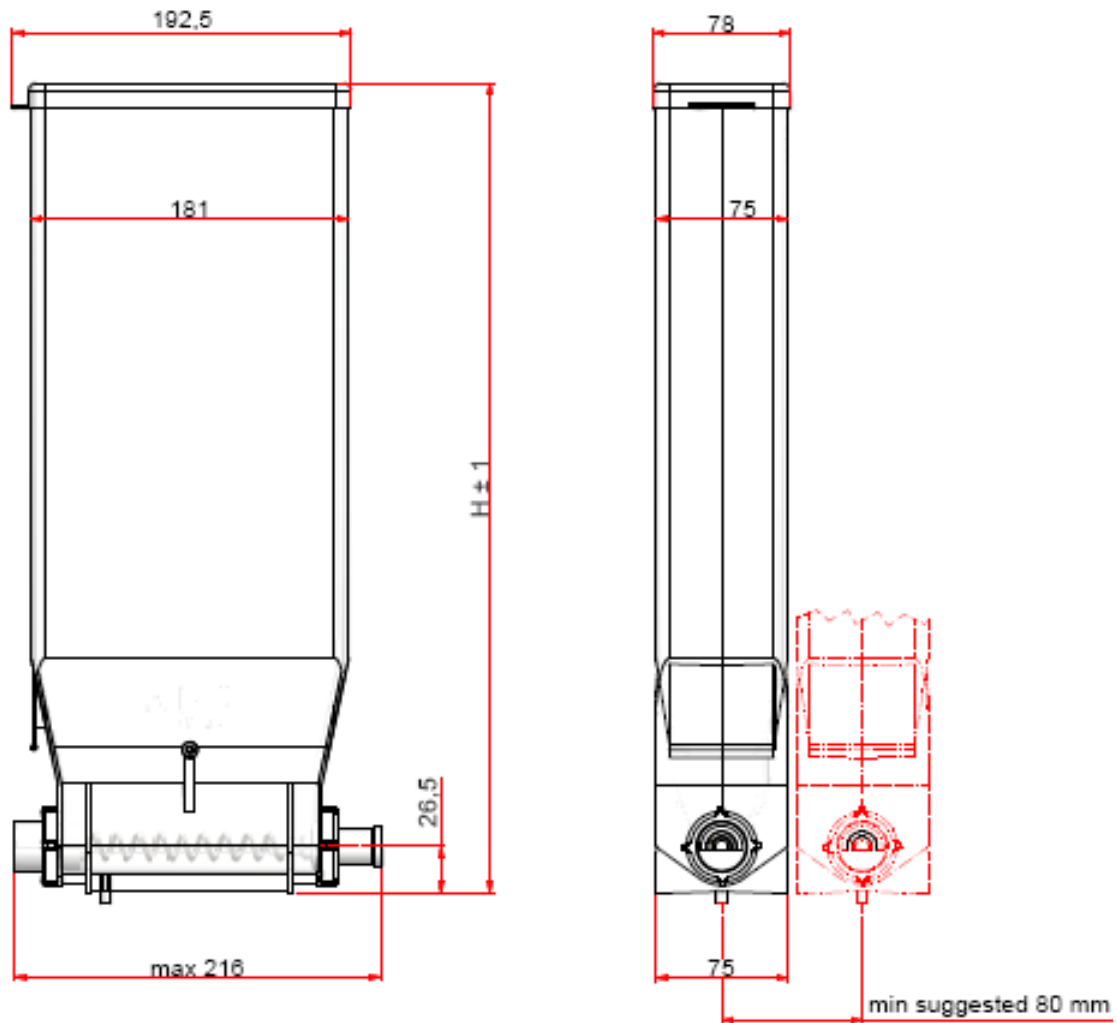

Componenti 237 Series Canister

Available in the following heights:

- 185mm
- 250mm
- 290mm
- 350mm
- 460mm