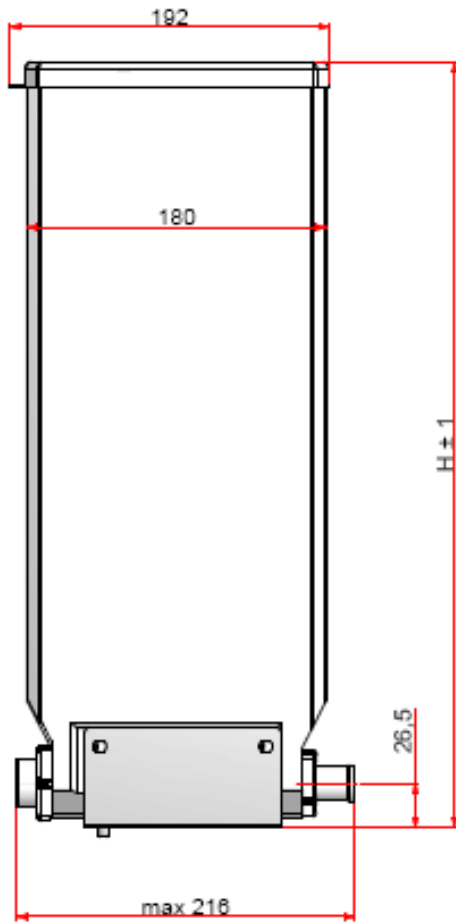

Componenti 230 Series Canister

H = any up to 460mm

LH (SX)

RH (DX)