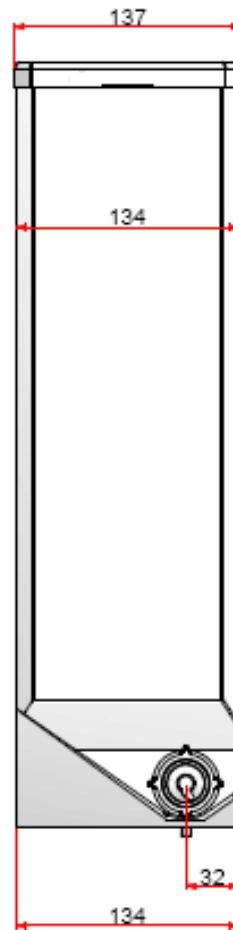

Componenti 230 Series Canister

H = any up to 460mm

LH (SX)

RH (DX)