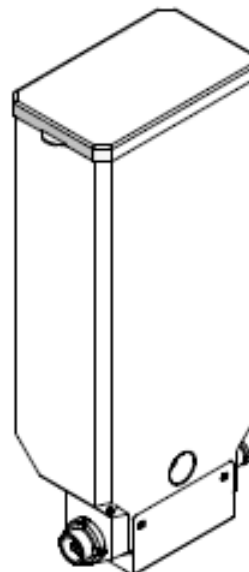

Componenti 220 Series Canister

H = any up to 460mm

R/H (DX)

L/H (SX)