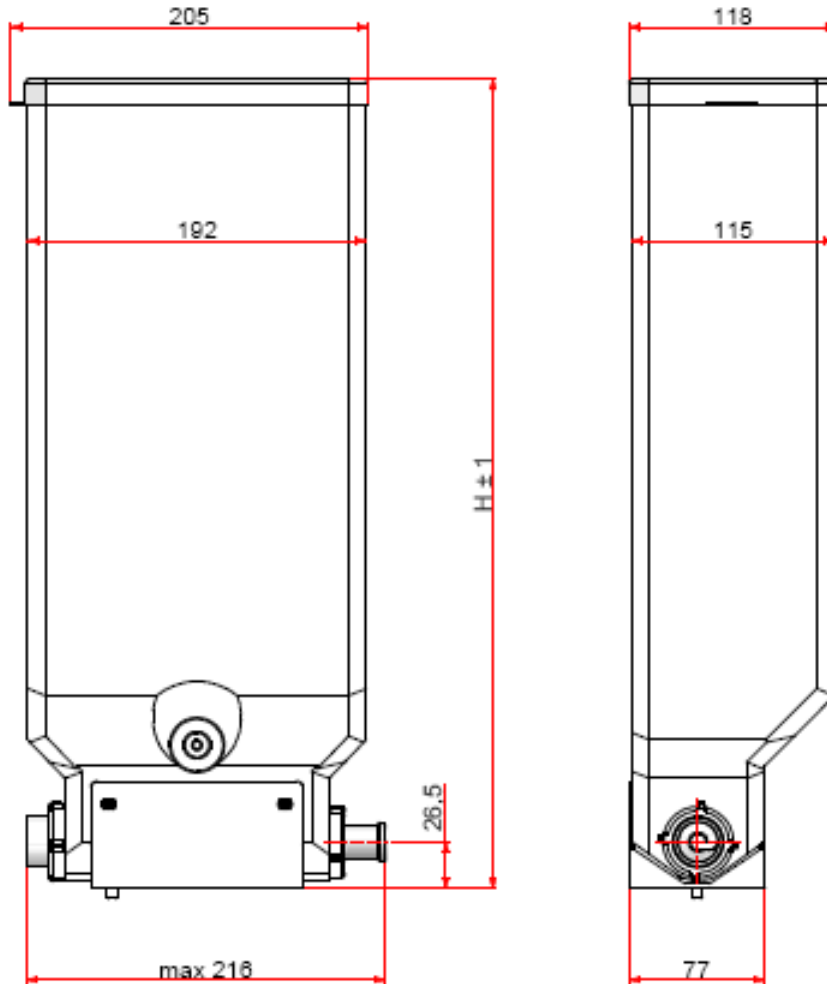

Componenti 220 Series Canister

H = any up to 460mm

R/H (DX)

L/H (SX)