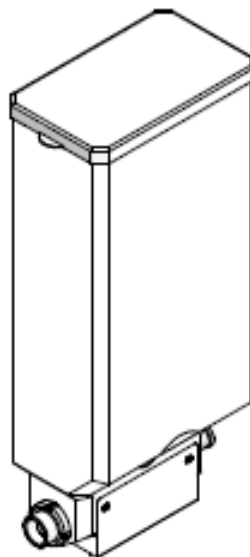

Componenti 220 Series Canister

H = any up to 460mm

R/H (DX)

L/H (SX)