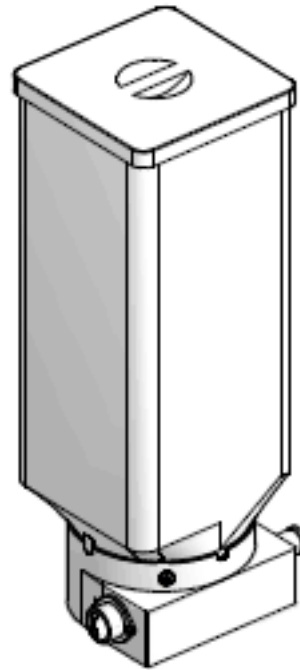

Componenti 219 Series Canister

H = any up to 460mm

RIH (DX)

LH (SX)