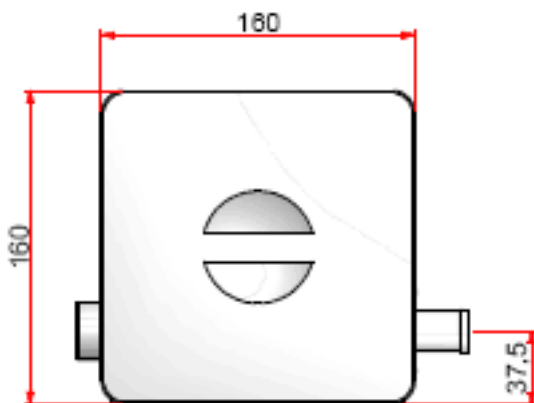

Componenti 219 Series Canister

H = any up to 460mm

RIH (DX)

LH (SX)