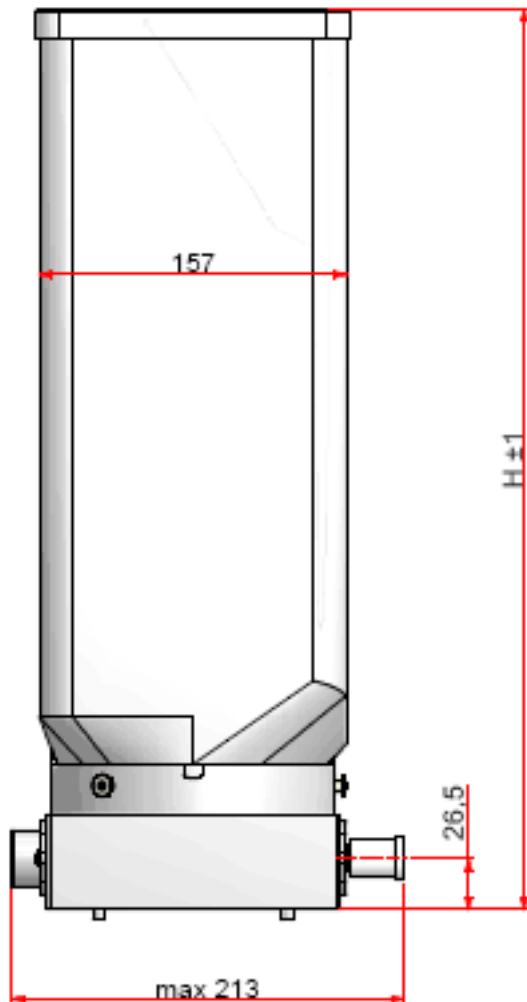

Componenti 219 Series Canister

H = any up to 460mm

RIH (DX)

LH (SX)