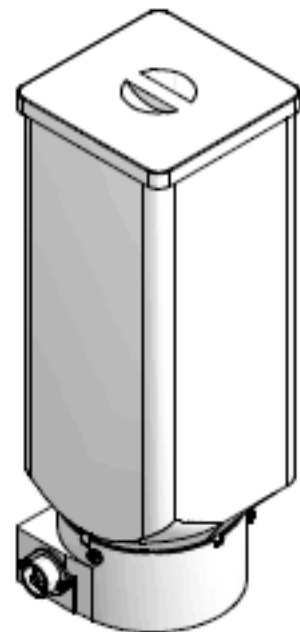

Componenti 219 Series Canister

H = any up to 460mm

RIH (DX)

LH (SX)