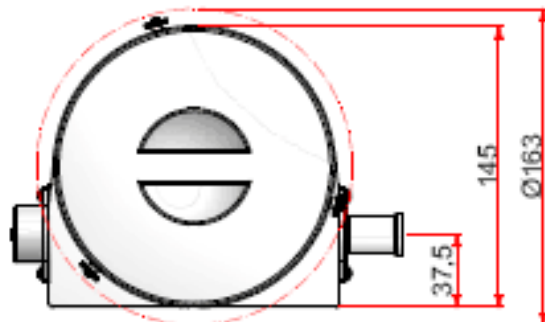

Componenti 218 Series Canister

H = any up to 1000mm

R/H (DX)

L/H (SX)