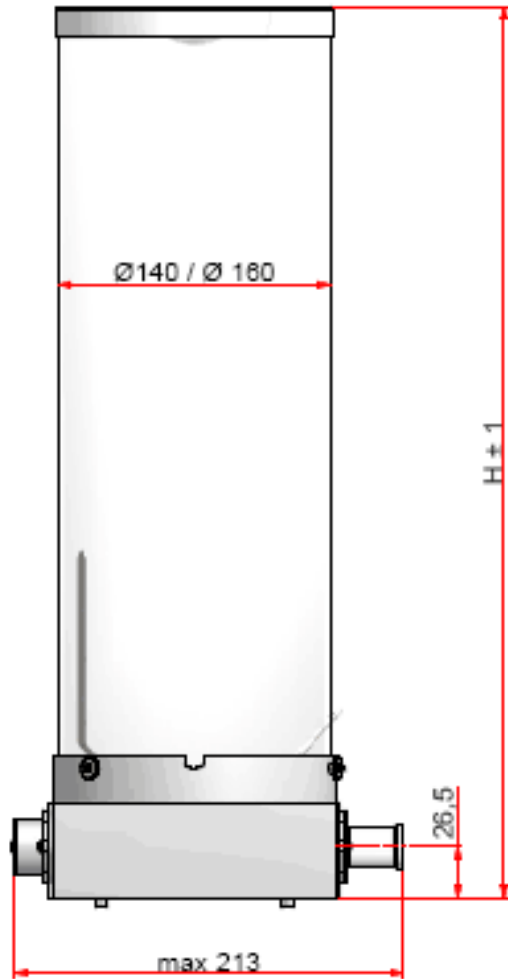

Componenti 218 Series Canister

H = any up to 1000mm

R/H (DX)

L/H (SX)