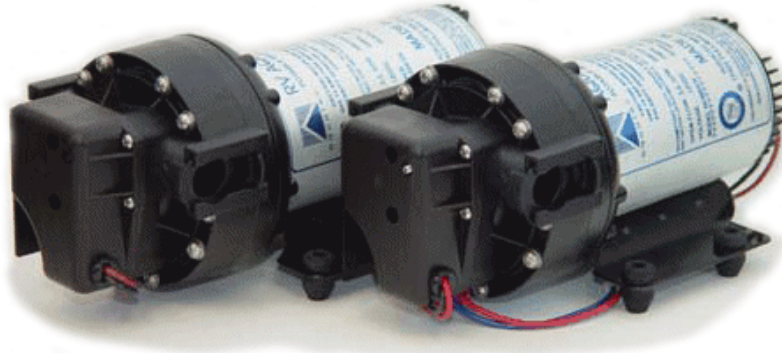

Aquatec Aquajet Series pumps

Based on the Aquatec patented variable speed technology, the Aquajet RV and ES series pumps offer “just like home” water systems to mobile home users.

Typical Applications

- + Recreational vehicles, caravans, camper vans
- + Boats and yachts
- + Water recirculation systems
- + Waste water systems
- + Drinking water delivery
- + Pressure boosting

Functional Highlights

Smooth flows without rapid cycling – Aquatec’s patented variable speed controllers, now improved construction, along with the patented screwless diaphragm, minimises pulsation found in other pumps.

Automatic adjustment for easier installation – Improved electronic controls allow the Aquajet Series to adjust automatically, insuring proper operation regardless of plumbing and/or electrical system easier.

Improved safety features – AV@^Á|æc^•cÁCE~æb^cÁÙ^!â^•Áâ}&|~â^•Áçæ|æà|^Áæââcâ [}æ|Á•æ~!^•ÉÁ^|â { â}æc^Áæ|!Á!æ]ââÁ&^&|â} *Á , äc@â}Á} [! { æ|Á' [, Á!æ} *^•ÉÁV@^Á |É&@æ { à^!Á

Greater flows at higher pressures – Aquatec’s patented 5 chamber design continues to deliver the •c| [} *^•cÁ' [, Á!æc^•Áæ}âÁ@â*^•cÁ]!^••~!^•Áæçæ|æà|^ÉÁç^}Á , äc@Á { ~|câ]|^Á, çc~!^•Á []^!æcâ} *ÁæcÁc@^Á•æ { ^Á time.